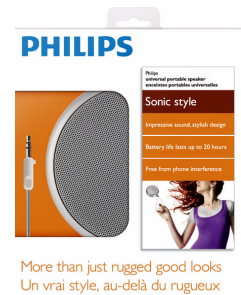

PHILIPS
sense and simplicity